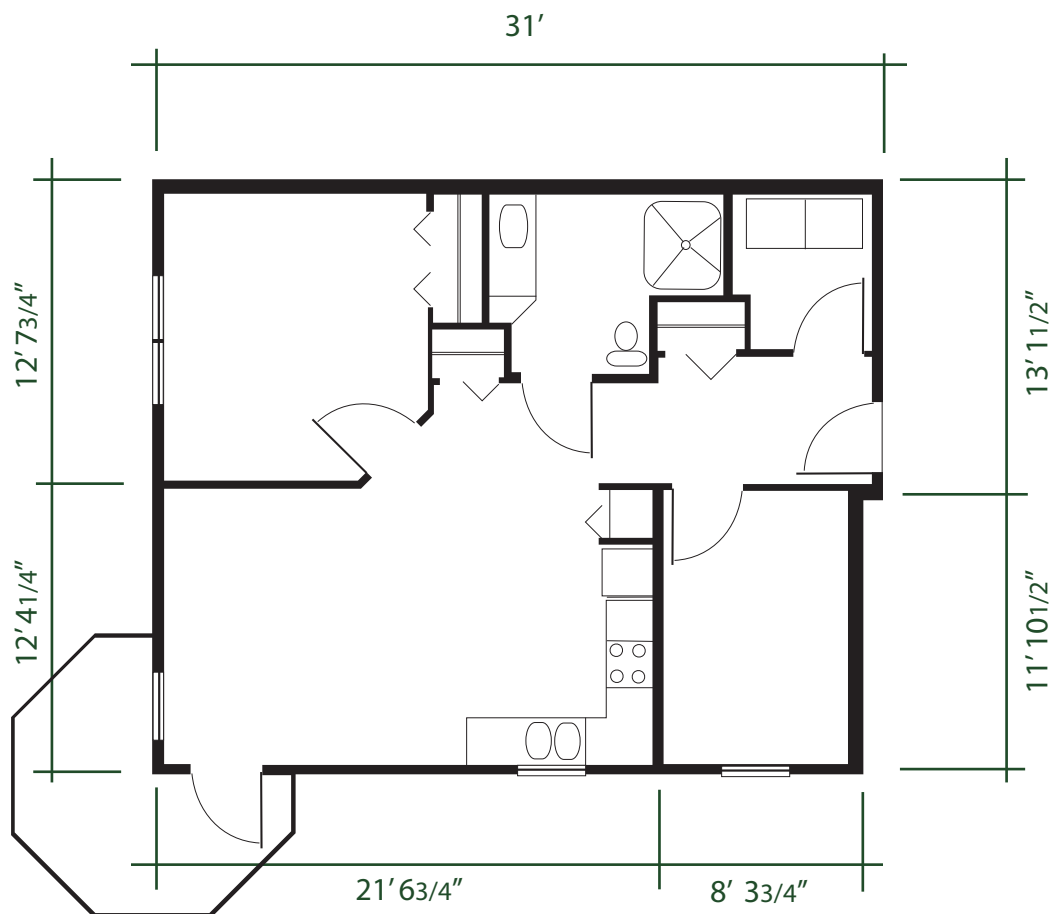

Paintbrush Suite

Designed to appeal to your artistic side, the Paintbrush Suite gives you classic comfort with a full kitchen, living room, two bedroom, and full bathroom in 759 beautifully designed square feet of open plan living. Your kitchen includes traditional oak cabinetry, Tuscan marble formed laminate countertops, plus refrigerator with freezer, stove and dishwasher. The kitchen opens into the living room, which leads into one of the suite's most beautiful features: a partially enclosed octagonal balcony with room for a patio table and chairs.

758.6 Sq ft