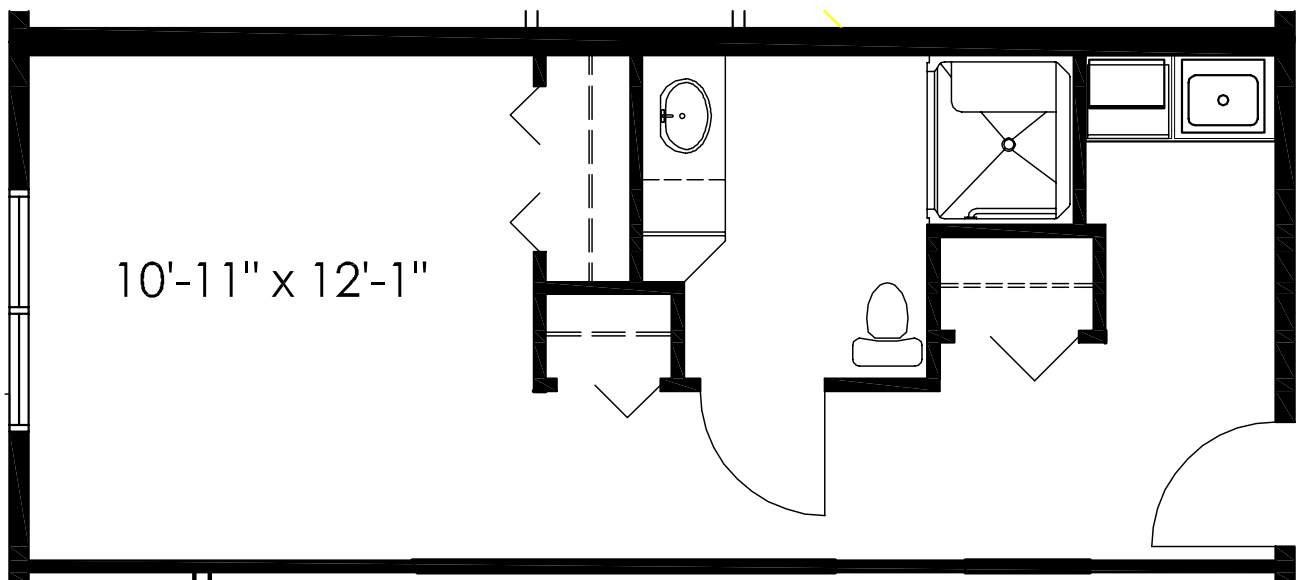

# The Orchid Suite

Easy to live in and easy to enjoy, The Orchid Suite is a charming 389 square foot studio, featuring a combined living and bedroom area.

The Orchid boasts a fully equipped kitchenette, complete with a fridge, microwave, formed laminate counter top patterned after Tuscan marble with ample counter and sink space. Traditional oak cabinetry provides plenty of storage room.

There is a large double closet off the living and bedroom area and the suite also has a private bathroom, with a large walk-in shower, a vanity and a mirrored medicine chest.

Comfort and convenience features include easy care simulated wood linoleum, overhead fan light and air conditioning.

The Orchid Suite provides many safety features, including grab bars in the shower stall and beside the toilet, fire alarms, smoke detector alarm and 24/7 emergency response.

389.2 sq. ft.