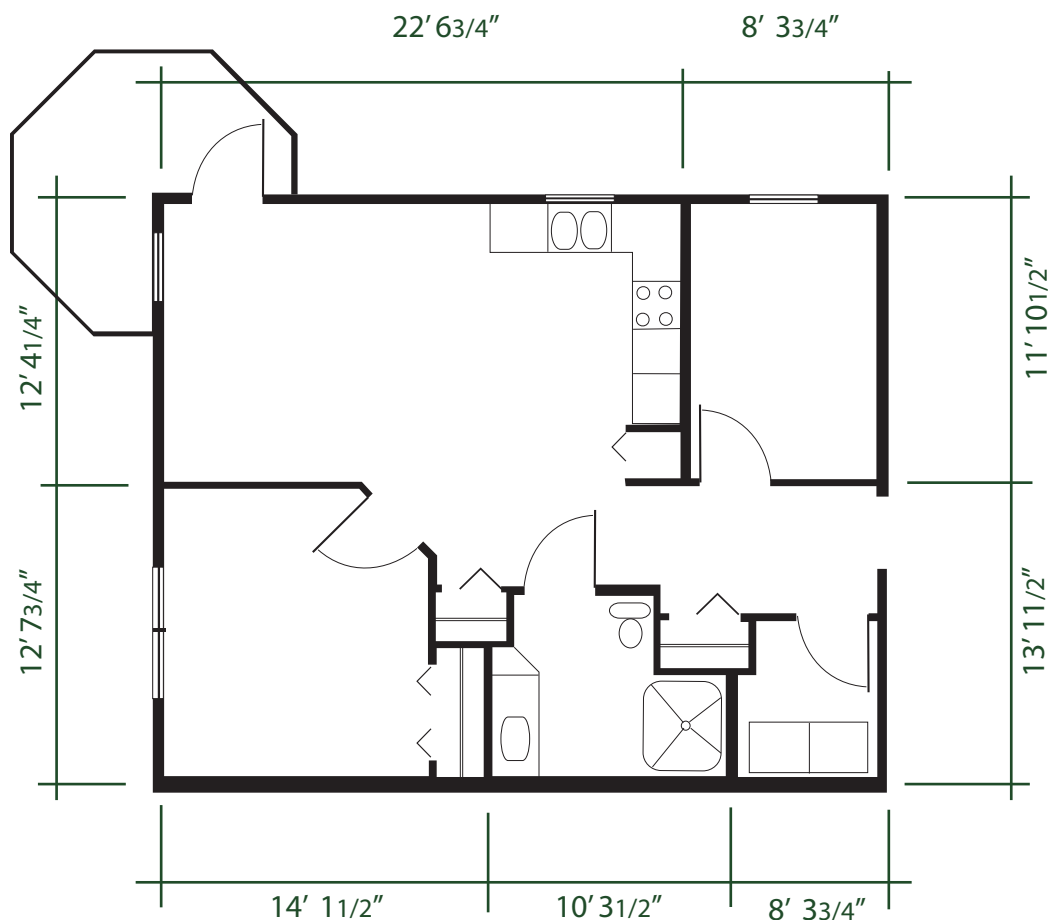

Harebell Suite

Are you looking for cute, cosy and as perfectly formed as a prairie bluebell? Your two-bedroom Harebell Suite is ideal for couples, with its open concept living plan and easy-care features. Your new kitchen includes beautiful traditional oak cabinets, Tuscan marble formed laminate countertops, and a fridge-freezer, stove and dishwasher. From your living room, you can step out onto your balcony to enjoy the view, or step into your large master bedroom, with adjoining washroom and walk-in handicapped accessible shower. Your new 769 square foot home also give you a laundry room, and storage closets. Quality features include Congoleum Prelude flooring in kitchen, hallways and bathrooms, and long-wearing San Sebastian Berber carpet in the living room and bedrooms.

As with all our units, your suite includes safety features like grab bars on the shower, fire alarm, smoke alarm and 24/7 access to emergency assistance.

769.3 Sq ft

1595 Southview Drive SE, Medicine Hat, Alberta T1B 0A1
Office: (403) 526-5762 Fax: (403) 526-9479
Sales: (403) 526-2225